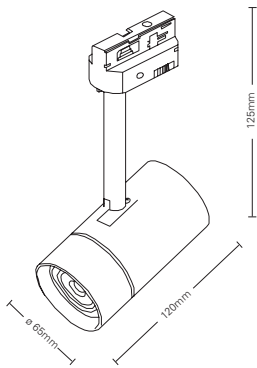

(OPTIONAL)

Product Description

Track light luminaire ,GU10 made of aluminum alloy through extrusion, surface is treated by powder coating 350° adjustable both in the horizontal and vertical direction. Surface mounted luminaire is optional.

JT457-GU10

Product Name/产品名称	JT457-GU10
Dimension/尺寸	∅ 65*120mm
Lamp Source/光源	GU10
Wattage/瓦数	7.5W(Miron)
Luminous Flux/光通量	480lm
Luminaire Efficacy/光效	64 Lumen / Watt
Color Temperature/色温	2700K-6000K
CRI/显色指数	>90
Dimming Method/调光方式	Triac 0-10V Dali
Beam Angle/光束角	24° / 36° / 60°
Tilt Angle/可调角度	0° - 90°
Rotation Angle/转动角度	350°
Available Color/外壳颜色	BLACK, WHITE
Shell material/外壳材质	Aluminum
Certifications/证书	CE, EN60598-2-1, EN60598-1

完美的切光设计，全新的外观设计，富含创造力的MR16设计，高显指，可调光出色的8/24/36/60光束角度可选。

Product Name/产品名称	GU10 PRO			
Dimension/尺寸	ø 50mm			
Lamp Source/光源	LED			
Wattage/瓦数	5W	5.5W	6.5W	7.5W
2700K Luminous Flux/光通量	345 Lumen	350 Lumen	460 Lumen	480 Lumen
3000K Luminous Flux/光通量	345 Lumen	350 Lumen	460 Lumen	480 Lumen
4000K Luminous Flux/光通量	365 Lumen	370 Lumen	480 Lumen	500 Lumen
Luminaire Efficacy/光效	>64 Lumen / Watt			
Color Temperature/色温	2700K , 3000K , 4000K			
CRI/显色指数	≥97			
Dimming Method/调光方式	Phase cut*			
Beam Angle/光束角	8 °/ 24° / 36° / 60°			
Available Color/外壳颜色	Grey			
Shell material/外壳材质	Aluminum + Polycarbonate			
IP Rating/防护等级	IP20			
Certificate/证书	CE, EN55015, EN61547, EN61000-3-2, EN61000-3-3, EN62471, EN62493, EN62560			